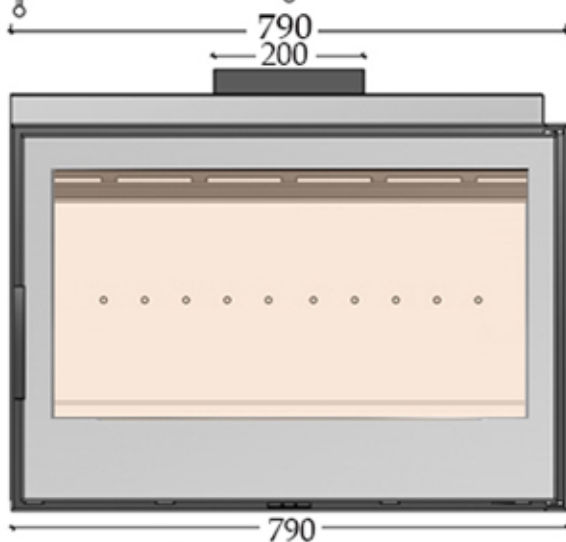

QUEENA-WOOD FIREPLACE

LUNA 800.R

Queena
STOVE

Dimensions:

L=79.W=43.H=52

 122Kg
 14 KW
 70 CM

Combustion Chamber Vermiculite

Double Combustion

Ø Chimney Diameter 20 CM

CE Certificate NO:9844

FLAMME ROUGE

Halat-Highway- Tel:09.478985/6 - 03.880633 70.210222 70.250500

www.flammerouge-lb.com E: info@flammerouge-lb.com