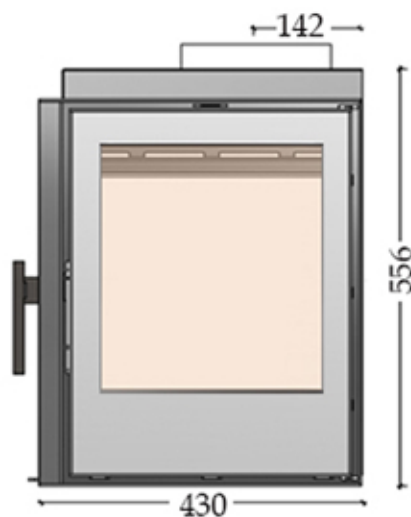

QUEENA-WOOD FIREPLACE

LUNA 800.R

Queena
STOVE

Dimensions:

L=79.W=43.H=52

 122Kg
 14 KW
 70 CM

Combustion Chamber Vermiculite

Double Combustion

Ø Chimney Diameter 20 CM

CE Certificate NO:9844

FLAMME ROUGE

Halat-Highway- Tel:09.478985/6 - 03.880633 70.210222 70.250500

www.flammerouge-lb.com E: info@flammerouge-lb.com