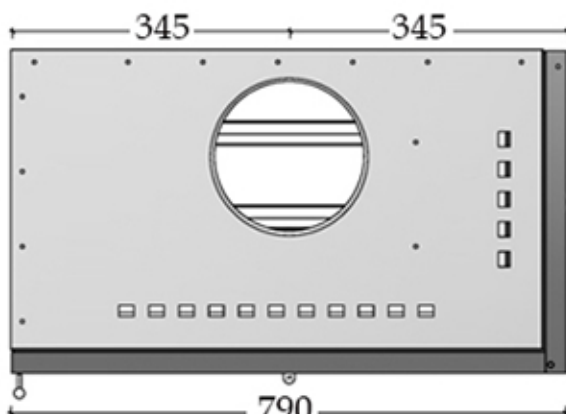

QUEENA-WOOD FIREPLACE

LUNA 800.R

Queena
STOVE

Dimensions:

L=79.W=43.H=52

 122Kg
 14 KW
 70 CM

Combustion Chamber Vermiculite

Double Combustion

Ø Chimney Diameter 20 CM

CE Certificate NO:9844

FLAMME ROUGE

Halat-Highway- Tel:09.478985/6 - 03.880633 70.210222 70.250500

www.flammerouge-lb.com E: info@flammerouge-lb.com