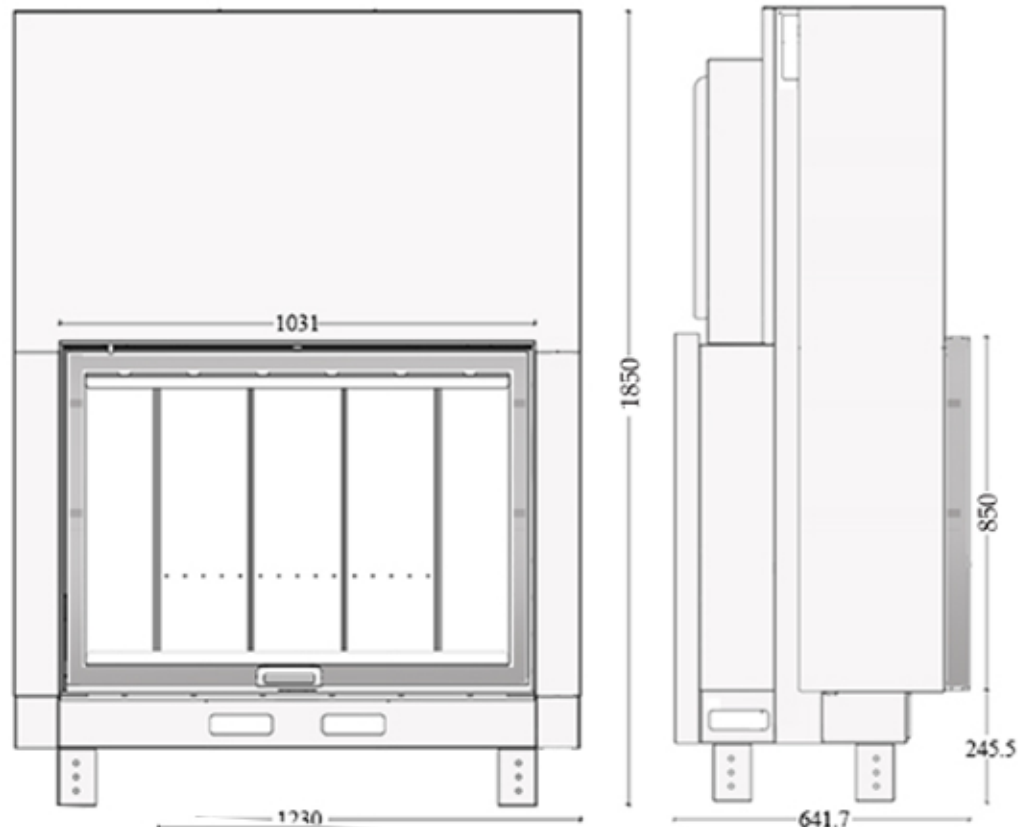

WOOD FIREPLACE

BRUNER 100 X85

- Heat output :18KW
- Flue socket: 250 mm
- Weight: 415 kg
- Heating area: 165 m²
- Double combustion system
- Option: Brick or vermiculite
- Double glass system

Dimensions

FLAMME ROUGE