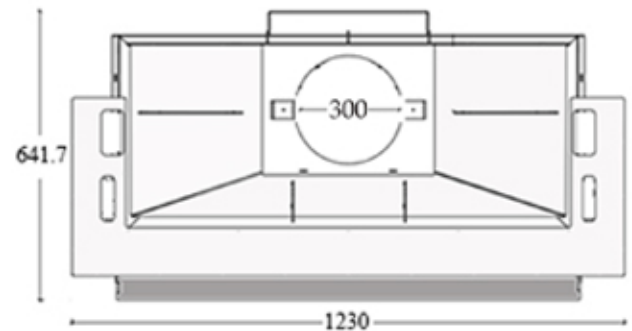

WOOD FIREPLACE

BRUNER 100 X85

- Heat output :18KW
- Flue socket: 250 mm
- Weight: 415 kg
- Heating area: 165 m²
- Double combustion system
- Option: Brick or vermiculite
- Double glass system

Dimensions

FLAMME ROUGE