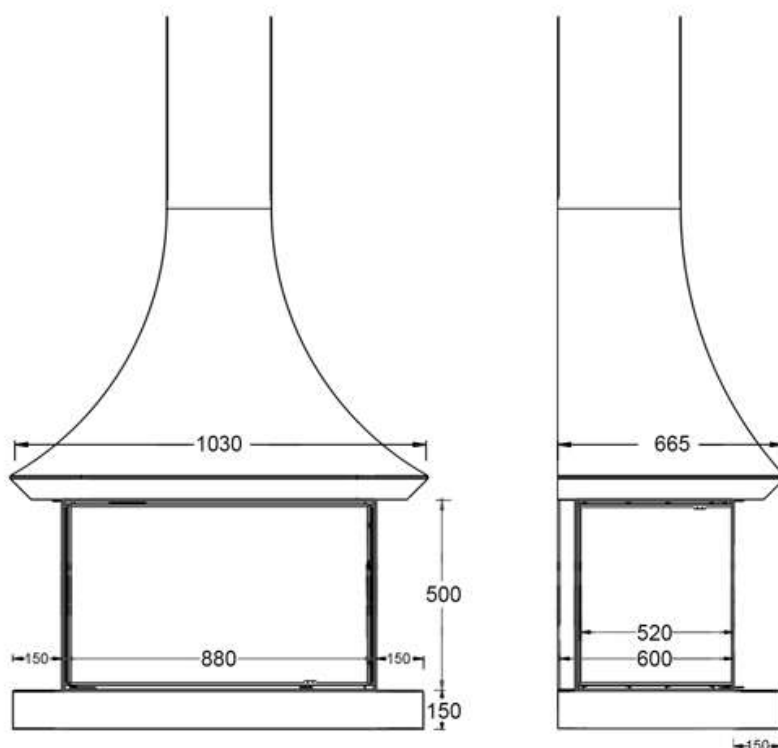

FLAMME ROUGE

Halat - Highway - Near Chamsine Bakery

www.flammerouge-lb.com E: info@flammerouge-lb.com