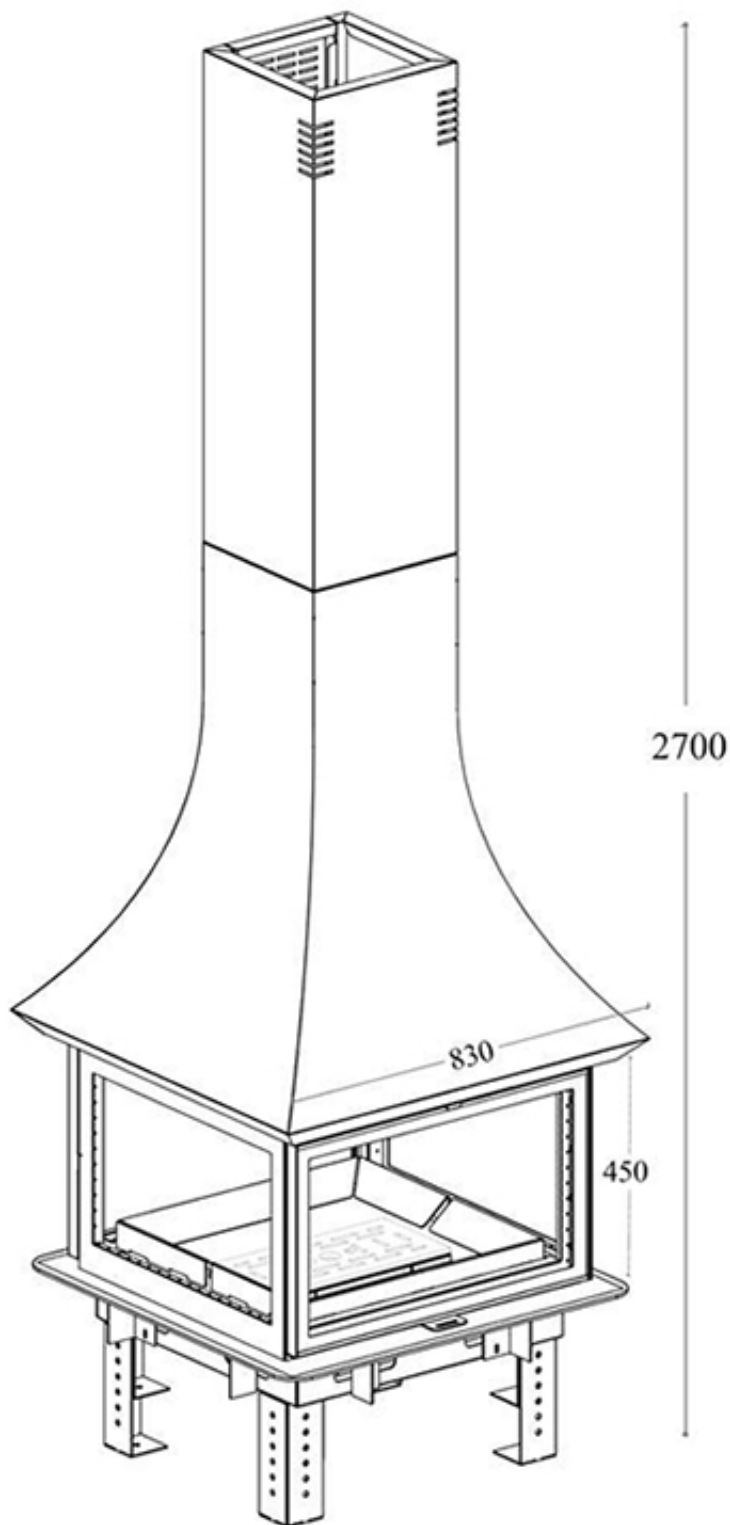

LOFT FIREPLACE

IVY 4V 70

60 CM

98 KG

14KW

→ Dimensions

• Double Combustion system with independent control.

Combustion chamber Vermiculite

∅ Chimney Diameter CM 20

CE Certificate NO:9844

FLAMME ROUGE

Halat-Highway- Tel:09.478985/6 - 03.880633 70.210222 70.250500

www.flammerouge-lb.com E: info@flammerouge-lb.com