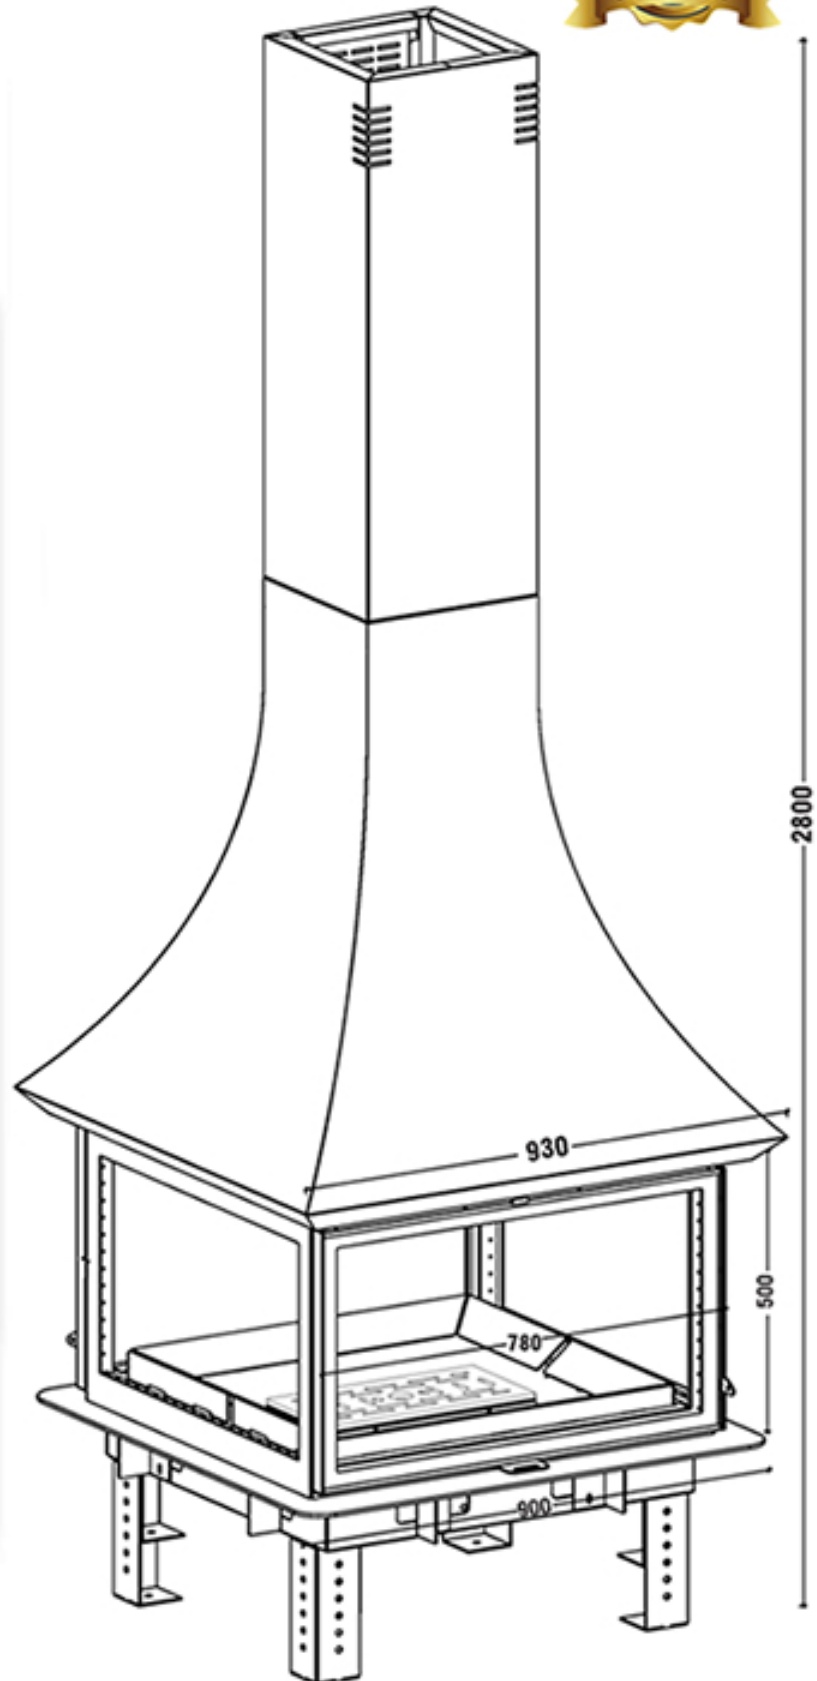

LOFT FIREPLACE

IVY 4V 80

70 CM 110 KG 16 KW

Dimensions

FLAMME ROUGE

Halat-Highway- Tel:09.478985/6 - 03.880633 70.210222 70.250500

www.flammerouge-lb.com E: info@flammerouge-lb.com