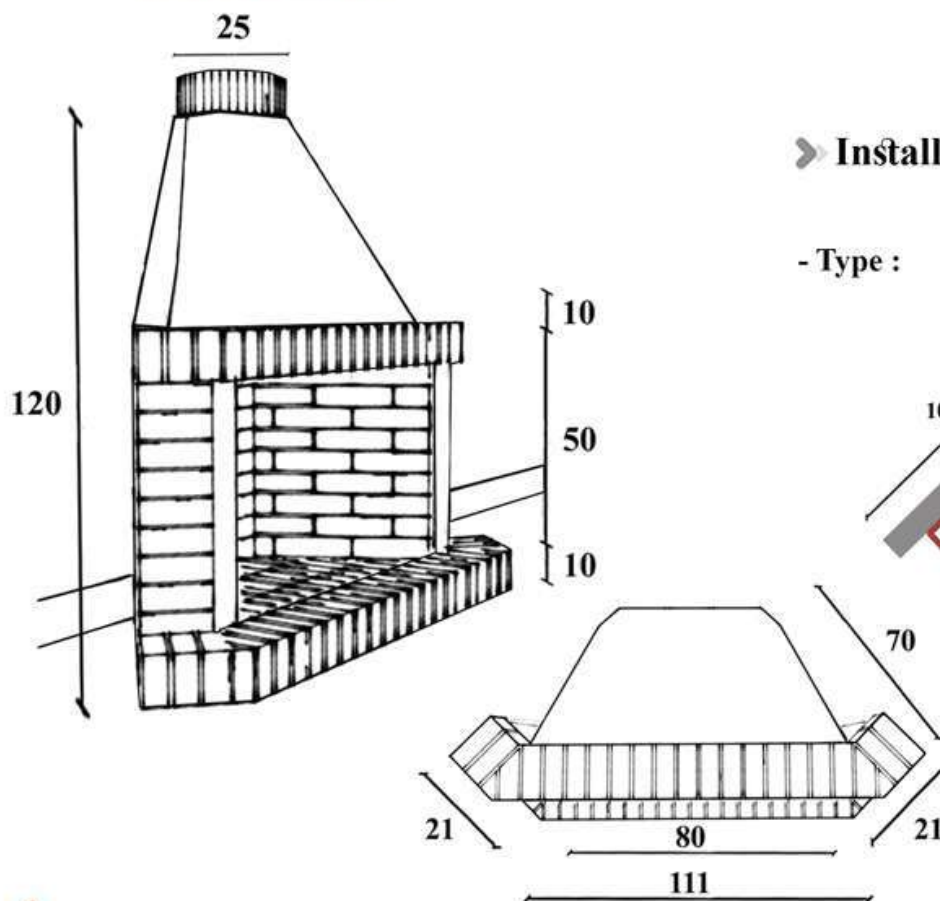

→ Description

→ Color:

- Red 
- Black 
- Rustic 

→ Weight : 450 Kg

→ Dimensions

→ Installation:

- Type :